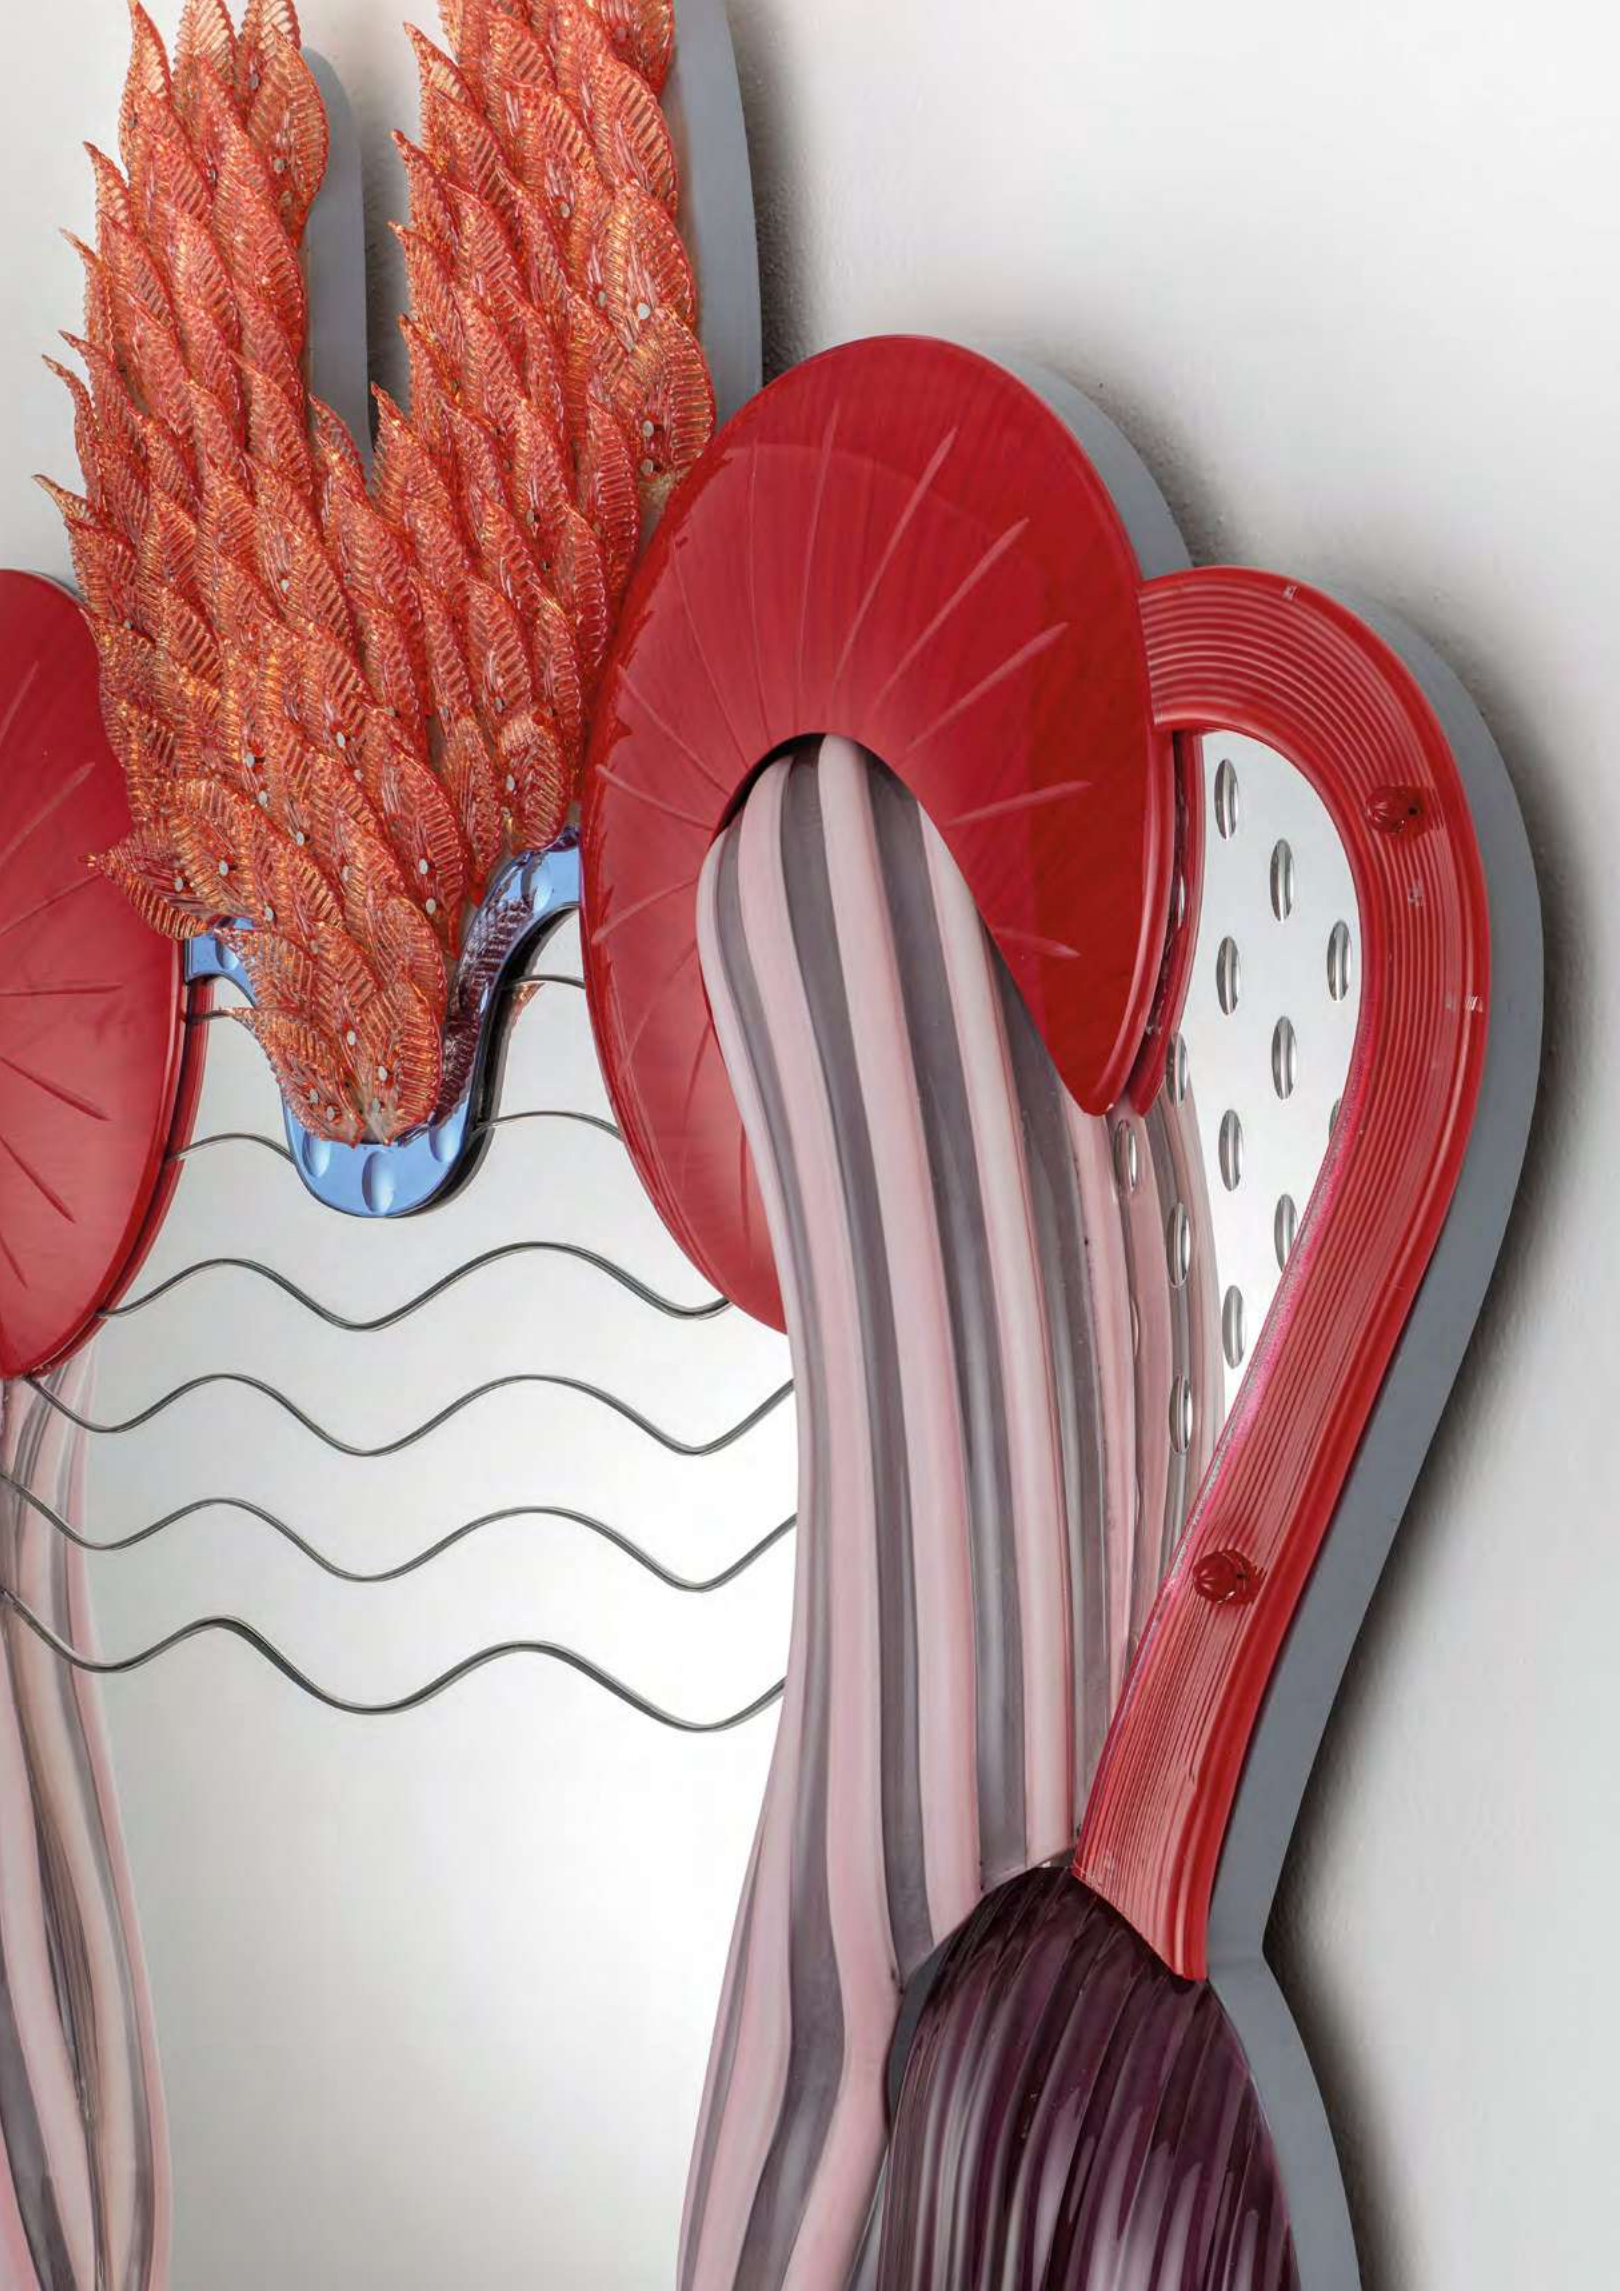

COLLABORAZIONI

COLLABORATIONS