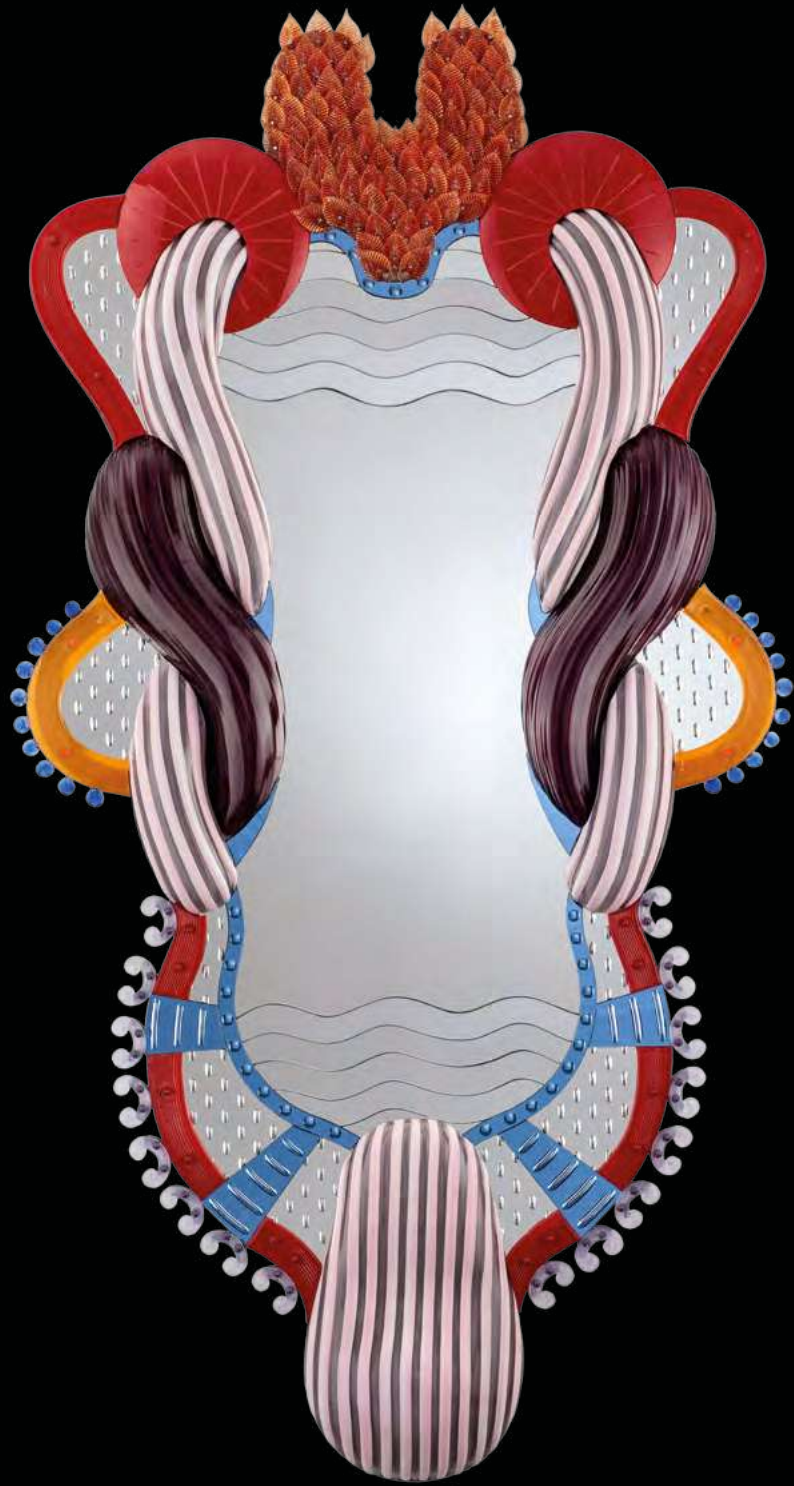

ART. HEART RED h 90 cm _ w 65 cm
Per Rony Plesl
Specchio design, vetro di Murano anticato, incisioni fatte a
mano. || *Design mirror, antiqued Murano glass, hand engraved.*