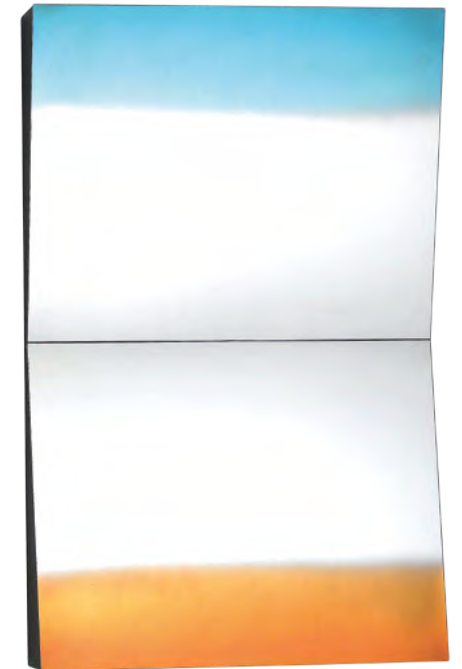

ART. **OF11.136** *h 120 cm _ w 80 cm*
Specchio moderno, decorato tramite lavorazione con aerografo.
|| *Modern mirror, airbrush decorated.*