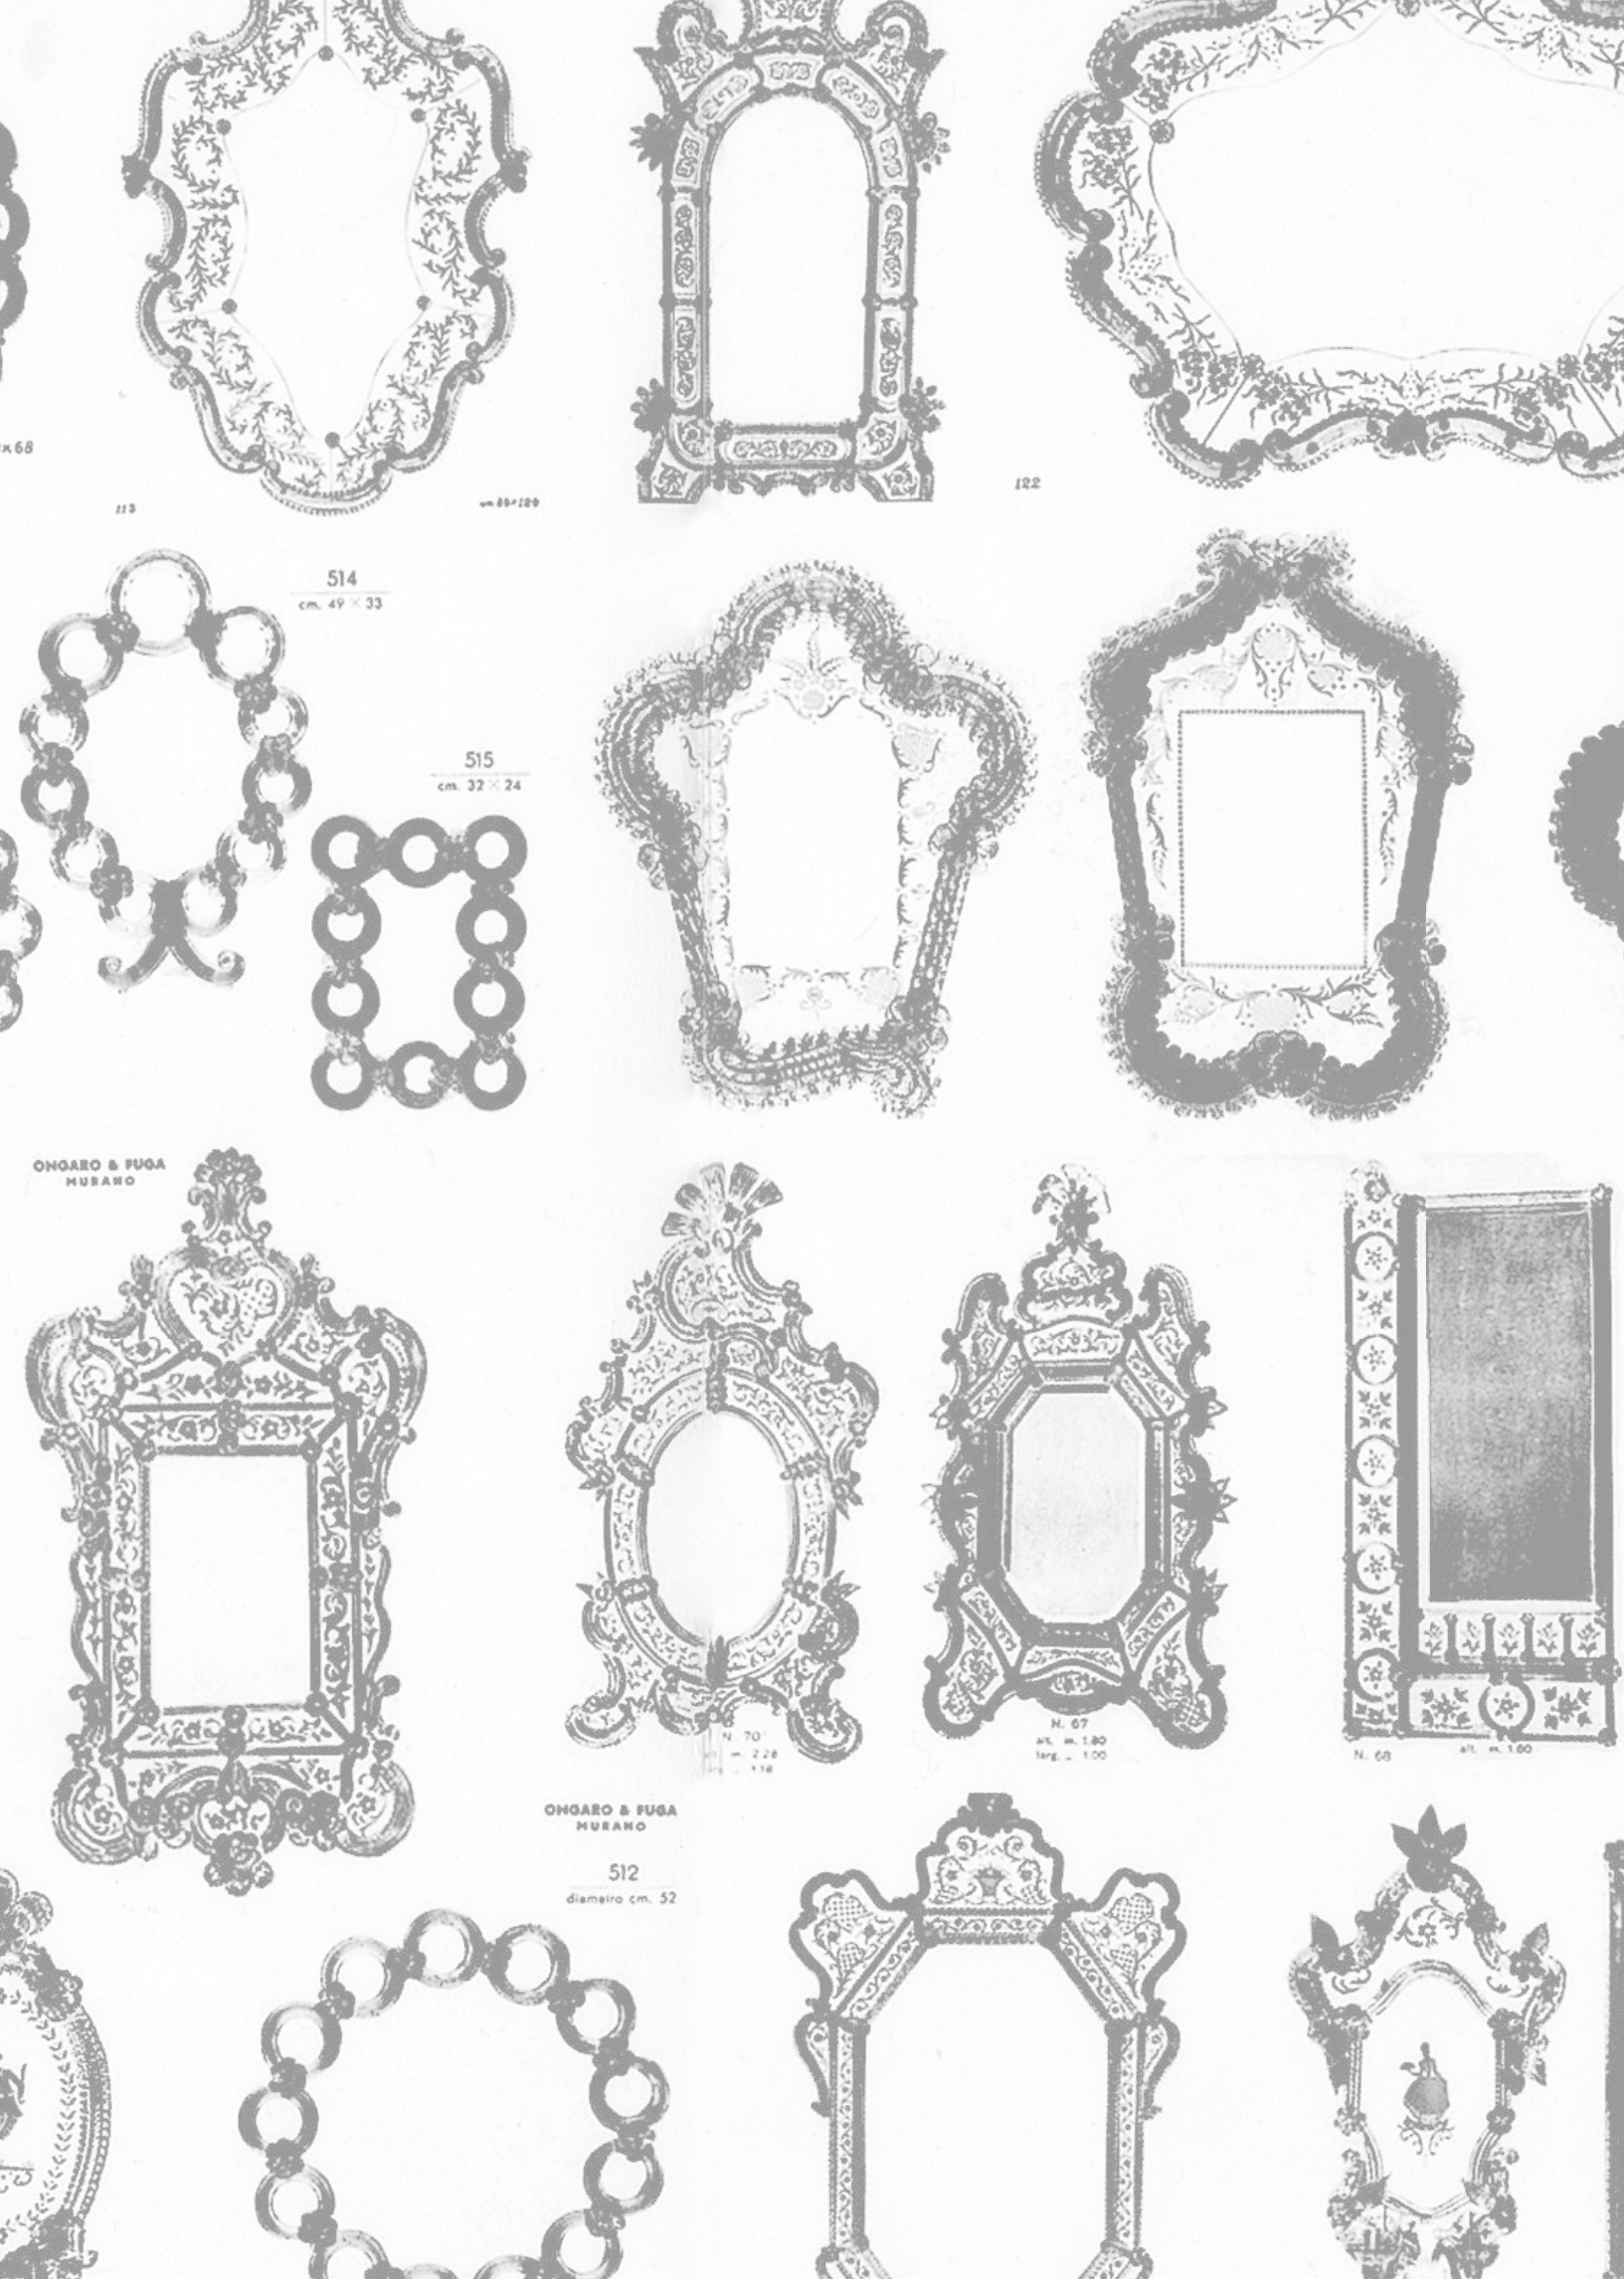

Of

TRADITION. MIRRORS. FURNITURE.

of
Ongaro & Fuga
MURANO

of
LUXURY INTERIORS

SPECCHI CONTEMPORANEI

CONTEMPORARY MIRRORS

ART. **CERCHI ARGENTO** h 122 cm _ w 91 cm
Specchio design, cerchi in vetro di Murano, foglia argento messa a mano. || Design mirror, modern style, Murano glass details, silver leaf applied by hand.