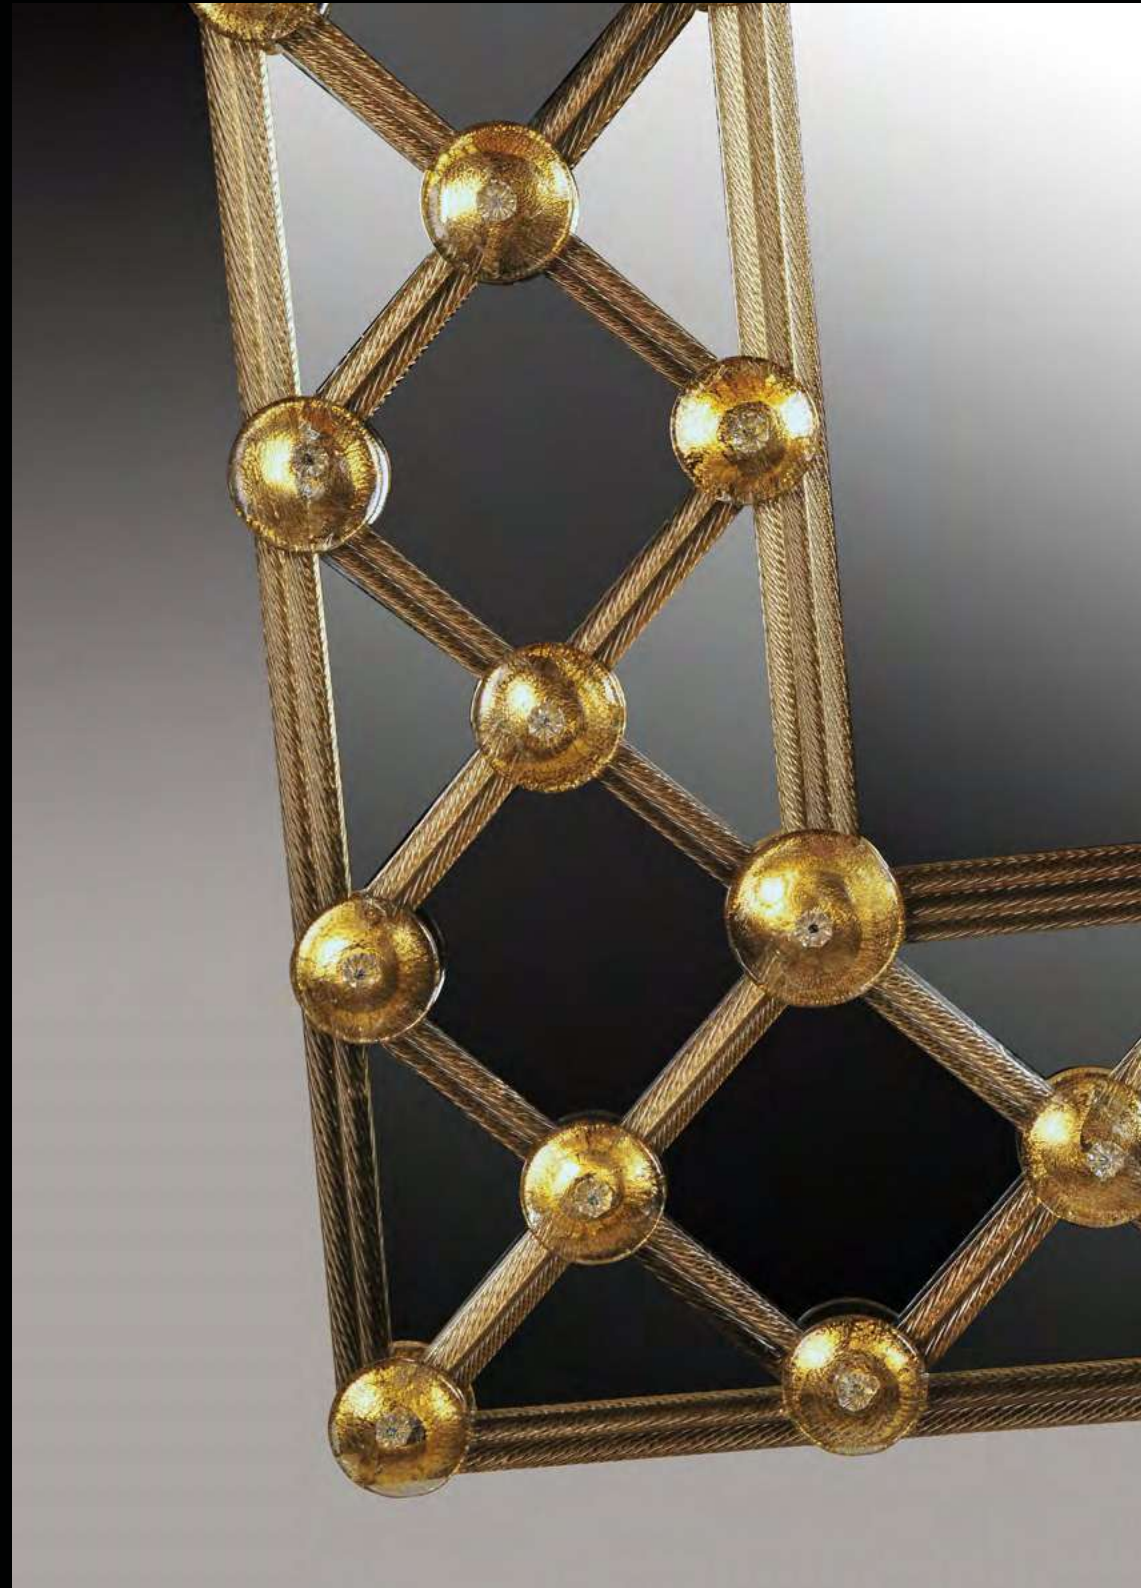

ART. RIGADIN *h 150 cm _ w 105 cm*
Specchio veneziano, canne in vetro di Murano stile Rigadin.
|| Venetian mirror, Rigadin style Murano glass rods.