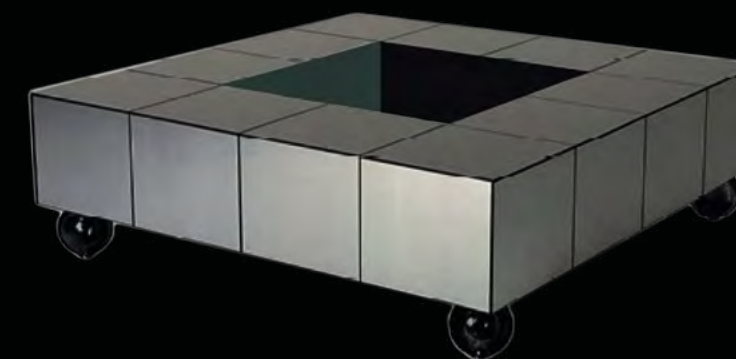

ART. OF21.3103/OF *p 120 cm _ h 37 cm _ w 120 cm*
Tavolo rivestito in specchio, gambe in ottone. || *Mirrored table, brass legs.*